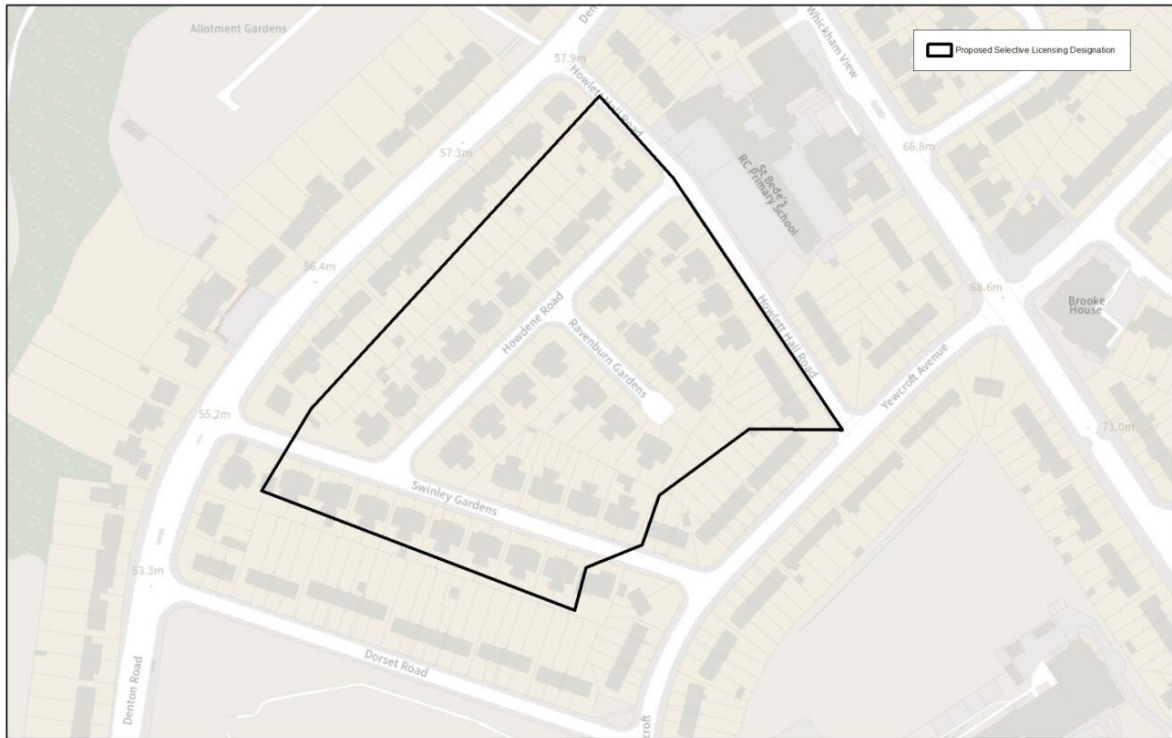

Map 3 – Cowgate

| Street | Properties |
|---------------------|------------------------------------|
| Aspen Terrace | All properties |
| Chestnut Avenue | All properties |
| Deepdale Crescent | Part 2 – 40 even |
| Eastern Way | Part 2 – 6 even, Part 7 – 54 |
| Fouracres Road | All properties |
| Greenhill View | All properties |
| Harehills Avenue | Part, 8 – 46 even |
| Heathfield Crescent | All properties |
| High Moor Court | All properties |
| Hillsleigh Road | Part 2 – 58 even |
| Link Road | All properties |
| Mayfield Terrace | All properties |
| Meadowdale Crescent | Part 1 – 23 odd |
| Ponteland Road | Part 58 – 252 even, Moorside Court |
| Rose Terrace | All properties |
| The Dales | All properties |
| Whinmoor Place | All properties |
| Whitethorn Crescent | All properties |

Map 4 – Denton Court

0 25 50 100 Meters

Denton Court

© Crown Copyright and database right [2023]. Ordnance Survey [100019569].

| Street | Properties |
|--------------|------------|
| Denton Court | 1 - 24 |

Map 5 – HHRS

0 25 50 100 Meters

HHRS

© Crown Copyright and database right [2023]. Ordnance Survey [100019569].

| Street | Properties |
|--------------------|----------------------------|
| Howdene Road | All properties |
| Ravensburn Gardens | All properties |
| Swinley Gardens | Part, 7 – 42, 43 – 69 odds |
| Howlett Hall Road | Part, 2 – 46 even |