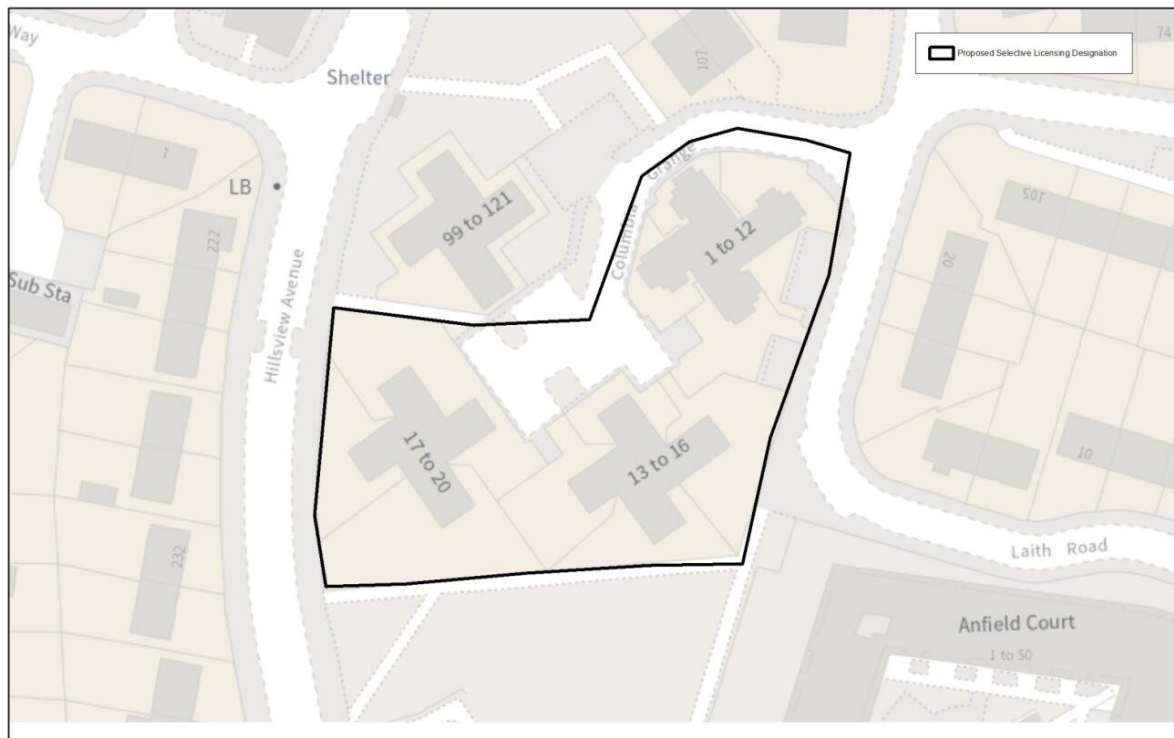

Appendix 3

Map 2 – Columbia Grange:

Columbia Grange

© Crown Copyright and database right [2023]. Ordnance Survey [100019569].

| Street | Properties |
|-----------------|------------|
| Columbia Grange | 1 – 20 |

Map 3 – Cowgate

| Street | Properties |
|---------------------|------------------------------------|
| Aspen Terrace | All properties |
| Chestnut Avenue | All properties |
| Deepdale Crescent | Part 2 – 40 even |
| Eastern Way | Part 2 – 6 even, Part 7 – 54 |
| Fouracres Road | All properties |
| Greenhill View | All properties |
| Harehills Avenue | Part, 8 – 46 even |
| Heathfield Crescent | All properties |
| High Moor Court | All properties |
| Hillsleigh Road | Part 2 – 58 even |
| Link Road | All properties |
| Mayfield Terrace | All properties |
| Meadowdale Crescent | Part 1 – 23 odd |
| Ponteland Road | Part 58 – 252 even, Moorside Court |
| Rose Terrace | All properties |
| The Dales | All properties |
| Whinmoor Place | All properties |
| Whitethorn Crescent | All properties |

Map 4 – Denton Court

0 25 50 100 Meters

Denton Court

© Crown Copyright and database right [2023]. Ordnance Survey [100019569].

| Street | Properties |
|--------------|------------|
| Denton Court | 1 - 24 |

Map 5 – HHRS

0 25 50 100 Meters

HHRS

© Crown Copyright and database right [2023]. Ordnance Survey [100019569].

| Street | Properties |
|--------------------|----------------------------|
| Howdene Road | All properties |
| Ravensburn Gardens | All properties |
| Swinley Gardens | Part, 7 – 42, 43 – 69 odds |
| Howlett Hall Road | Part, 2 – 46 even |