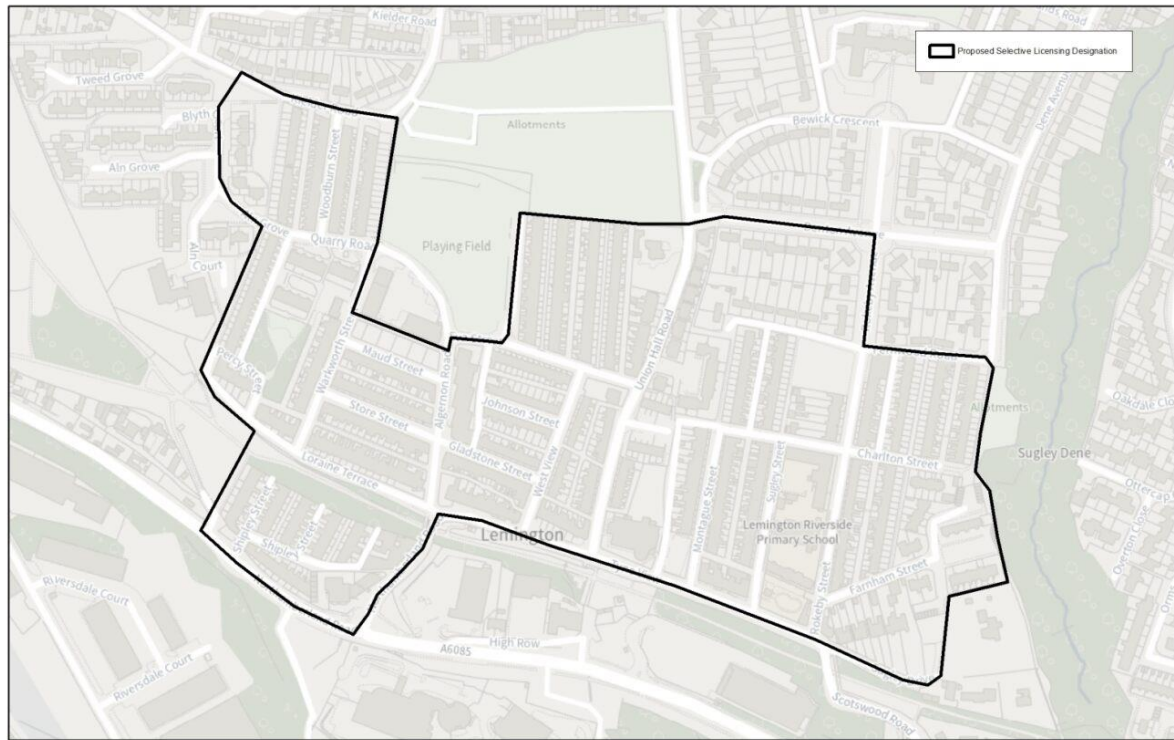

Map 5 – HHRS

0 25 50 100 Meters

HHRS

© Crown Copyright and database right [2023]. Ordnance Survey [100019569].

| Street | Properties |
|--------------------|----------------------------|
| Howdene Road | All properties |
| Ravensburn Gardens | All properties |
| Swinley Gardens | Part, 7 – 42, 43 – 69 odds |
| Howlett Hall Road | Part, 2 – 46 even |

Map 6 – Lemington

0 50 100 200 Meters

Lemington

© Crown Copyright and database right [2023]. Ordnance Survey [100019569].

| Street | Properties |
|-----------------------|----------------|
| Addison Road | All properties |
| Aldeburgh Avenue | All properties |
| Algernon Road | All properties |
| Allerdean Close | All properties |
| Aln Court | All properties |
| Aln Grove | All properties |
| Alverston Close | All properties |
| Apple Close | All properties |
| Arundel Drive | All properties |
| Avalon Drive | All properties |
| Beanley Avenue | All properties |
| Bells Close | All properties |
| Bennett Court | All properties |
| Berwick Close | All properties |
| Bewick Crescent | All properties |
| Birchfield Gardens | All properties |
| Blanchland Avenue | All properties |
| Blucher Colliery Road | All properties |
| Blyth Court | All properties |
| Boyd Terrace | All properties |
| Brancepeth Close | All properties |