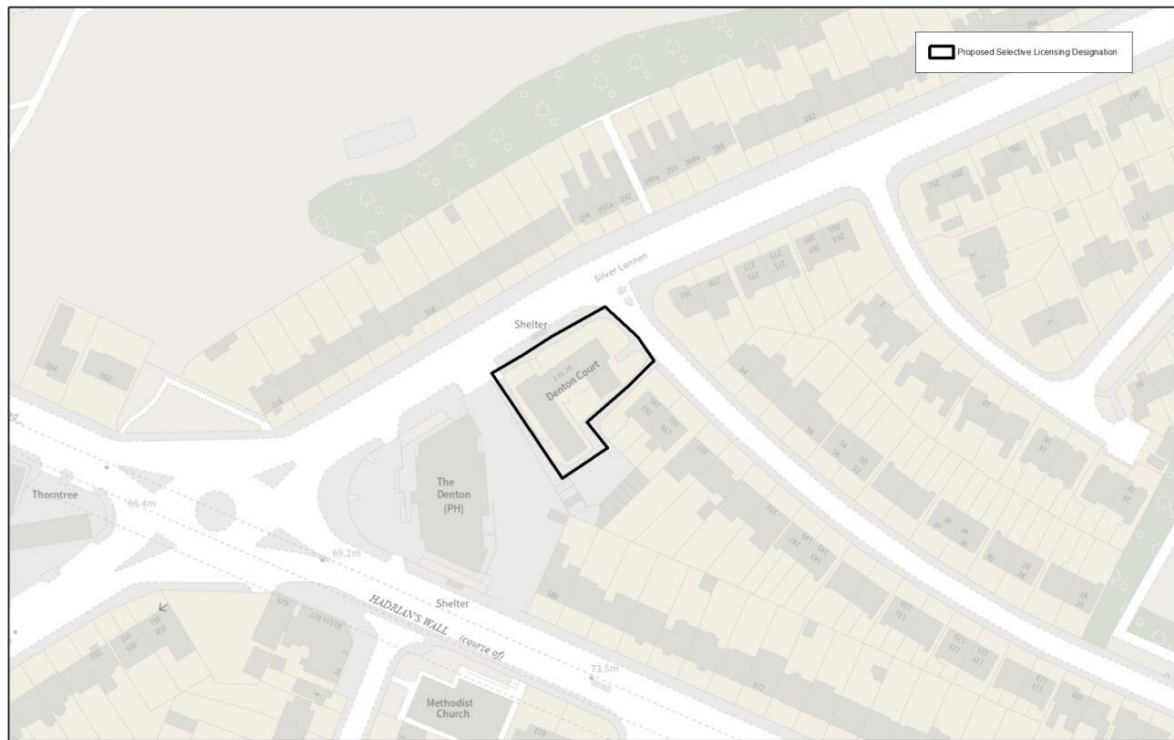

Appendix 3

Map 2 – Columbia Grange:

Columbia Grange

© Crown Copyright and database right [2023]. Ordnance Survey [100019569].

| Street | Properties |
|-----------------|------------|
| Columbia Grange | 1 – 20 |

Map 3 – Cowgate

| Street | Properties |
|---------------------|------------------------------------|
| Aspen Terrace | All properties |
| Chestnut Avenue | All properties |
| Deepdale Crescent | Part 2 – 40 even |
| Eastern Way | Part 2 – 6 even, Part 7 – 54 |
| Fouracres Road | All properties |
| Greenhill View | All properties |
| Harehills Avenue | Part, 8 – 46 even |
| Heathfield Crescent | All properties |
| High Moor Court | All properties |
| Hillsleigh Road | Part 2 – 58 even |
| Link Road | All properties |
| Mayfield Terrace | All properties |
| Meadowdale Crescent | Part 1 – 23 odd |
| Ponteland Road | Part 58 – 252 even, Moorside Court |
| Rose Terrace | All properties |
| The Dales | All properties |
| Whinmoor Place | All properties |
| Whitethorn Crescent | All properties |

Map 4 – Denton Court

0 25 50 100 Meters

Denton Court

© Crown Copyright and database right [2023]. Ordnance Survey [100019569].

| Street | Properties |
|--------------|------------|
| Denton Court | 1 - 24 |

Map 5 – HHRS

0 25 50 100 Meters

HHRS

© Crown Copyright and database right [2023]. Ordnance Survey [100019569].

| Street | Properties |
|--------------------|----------------------------|
| Howdene Road | All properties |
| Ravensburn Gardens | All properties |
| Swinley Gardens | Part, 7 – 42, 43 – 69 odds |
| Howlett Hall Road | Part, 2 – 46 even |