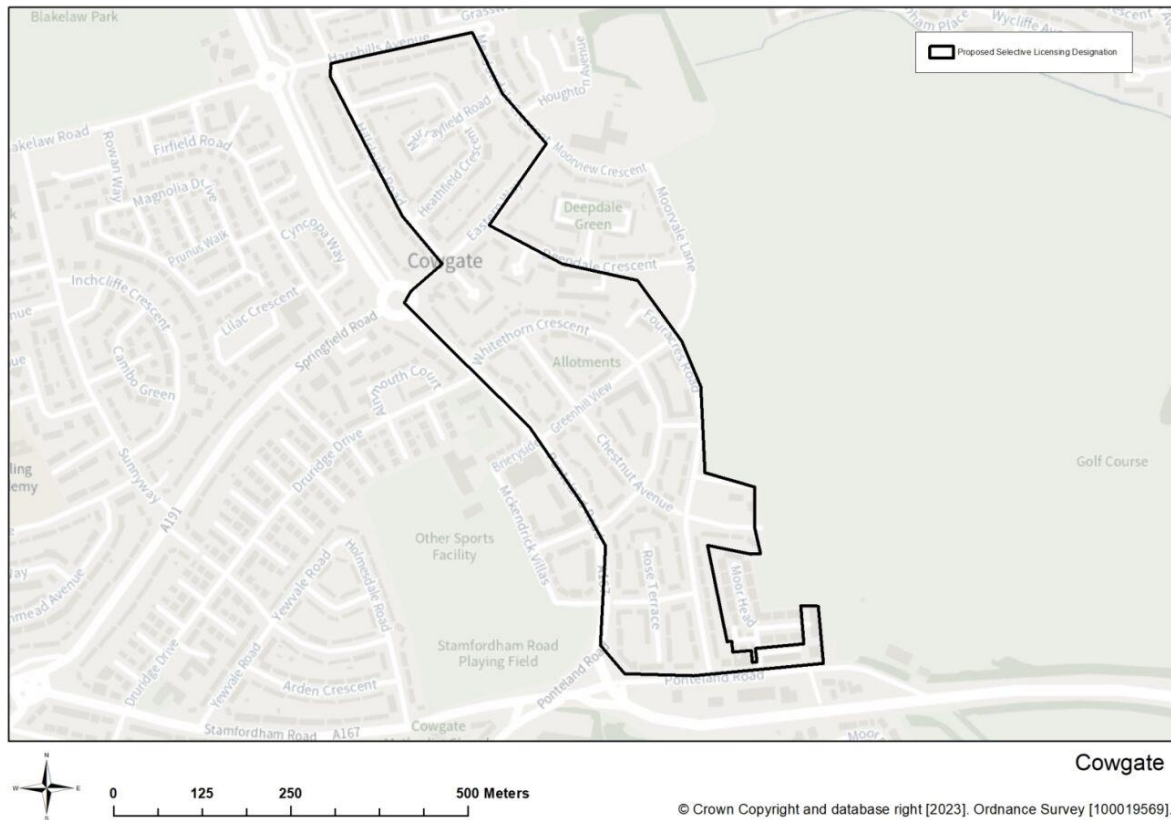

Appendix 3

Map 2 – Columbia Grange:

Columbia Grange

© Crown Copyright and database right [2023]. Ordnance Survey [100019569].

| Street | Properties |
|-----------------|------------|
| Columbia Grange | 1 – 20 |

Map 3 – Cowgate

| Street | Properties |
|---------------------|------------------------------------|
| Aspen Terrace | All properties |
| Chestnut Avenue | All properties |
| Deepdale Crescent | Part 2 – 40 even |
| Eastern Way | Part 2 – 6 even, Part 7 – 54 |
| Fouracres Road | All properties |
| Greenhill View | All properties |
| Harehills Avenue | Part, 8 – 46 even |
| Heathfield Crescent | All properties |
| High Moor Court | All properties |
| Hillsleigh Road | Part 2 – 58 even |
| Link Road | All properties |
| Mayfield Terrace | All properties |
| Meadowdale Crescent | Part 1 – 23 odd |
| Ponteland Road | Part 58 – 252 even, Moorside Court |
| Rose Terrace | All properties |
| The Dales | All properties |
| Whinmoor Place | All properties |
| Whitethorn Crescent | All properties |

Map 4 – Denton Court

0 25 50 100 Meters

Denton Court

© Crown Copyright and database right [2023]. Ordnance Survey [100019569].

| Street | Properties |
|--------------|------------|
| Denton Court | 1 - 24 |

Map 5 – HHRS

0 25 50 100 Meters

HHRS

© Crown Copyright and database right [2023]. Ordnance Survey [100019569].

| Street | Properties |
|--------------------|----------------------------|
| Howdene Road | All properties |
| Ravensburn Gardens | All properties |
| Swinley Gardens | Part, 7 – 42, 43 – 69 odds |
| Howlett Hall Road | Part, 2 – 46 even |