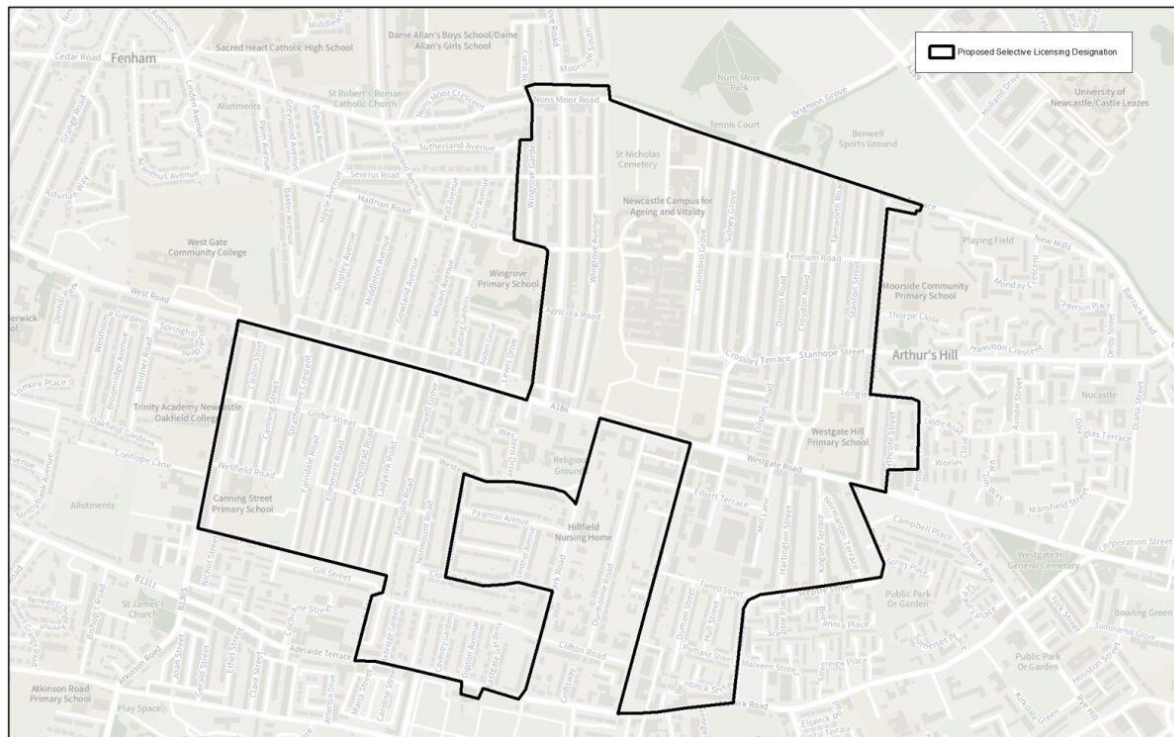

Map 7 – West end

© Crown Copyright and database right (2023). Ordnance Survey [100019569].

Street	Properties
Agricola Road	All properties
Axbridge Gardens	All properties
Barnesbury Road	All properties
Beaconsfield Street	Part 2 – 100 even, 103 – 319 odd , 314
Beech Street	All properties
Belsay Place	All properties
Bentinck Road	All properties
Benwell Grove	All properties
Bishops Avenue	All properties
Brancepeth Avenue	All properties
Brighton Grove	All properties
Callerton Place	All properties
Canning Street	All properties
Chelsea Grove	All properties
Clifton Road	Part, 51- 53 odd, 54 – 116 even
Cliftonville Avenue	All properties
Clovelly Avenue	All properties
Colston Street	All properties
Condercum Road	Part, 42 – 324 even
Cookson Street	All properties
Coventry Gardens	All properties
Crossley Terrace	All properties
Croydon Road	All properties