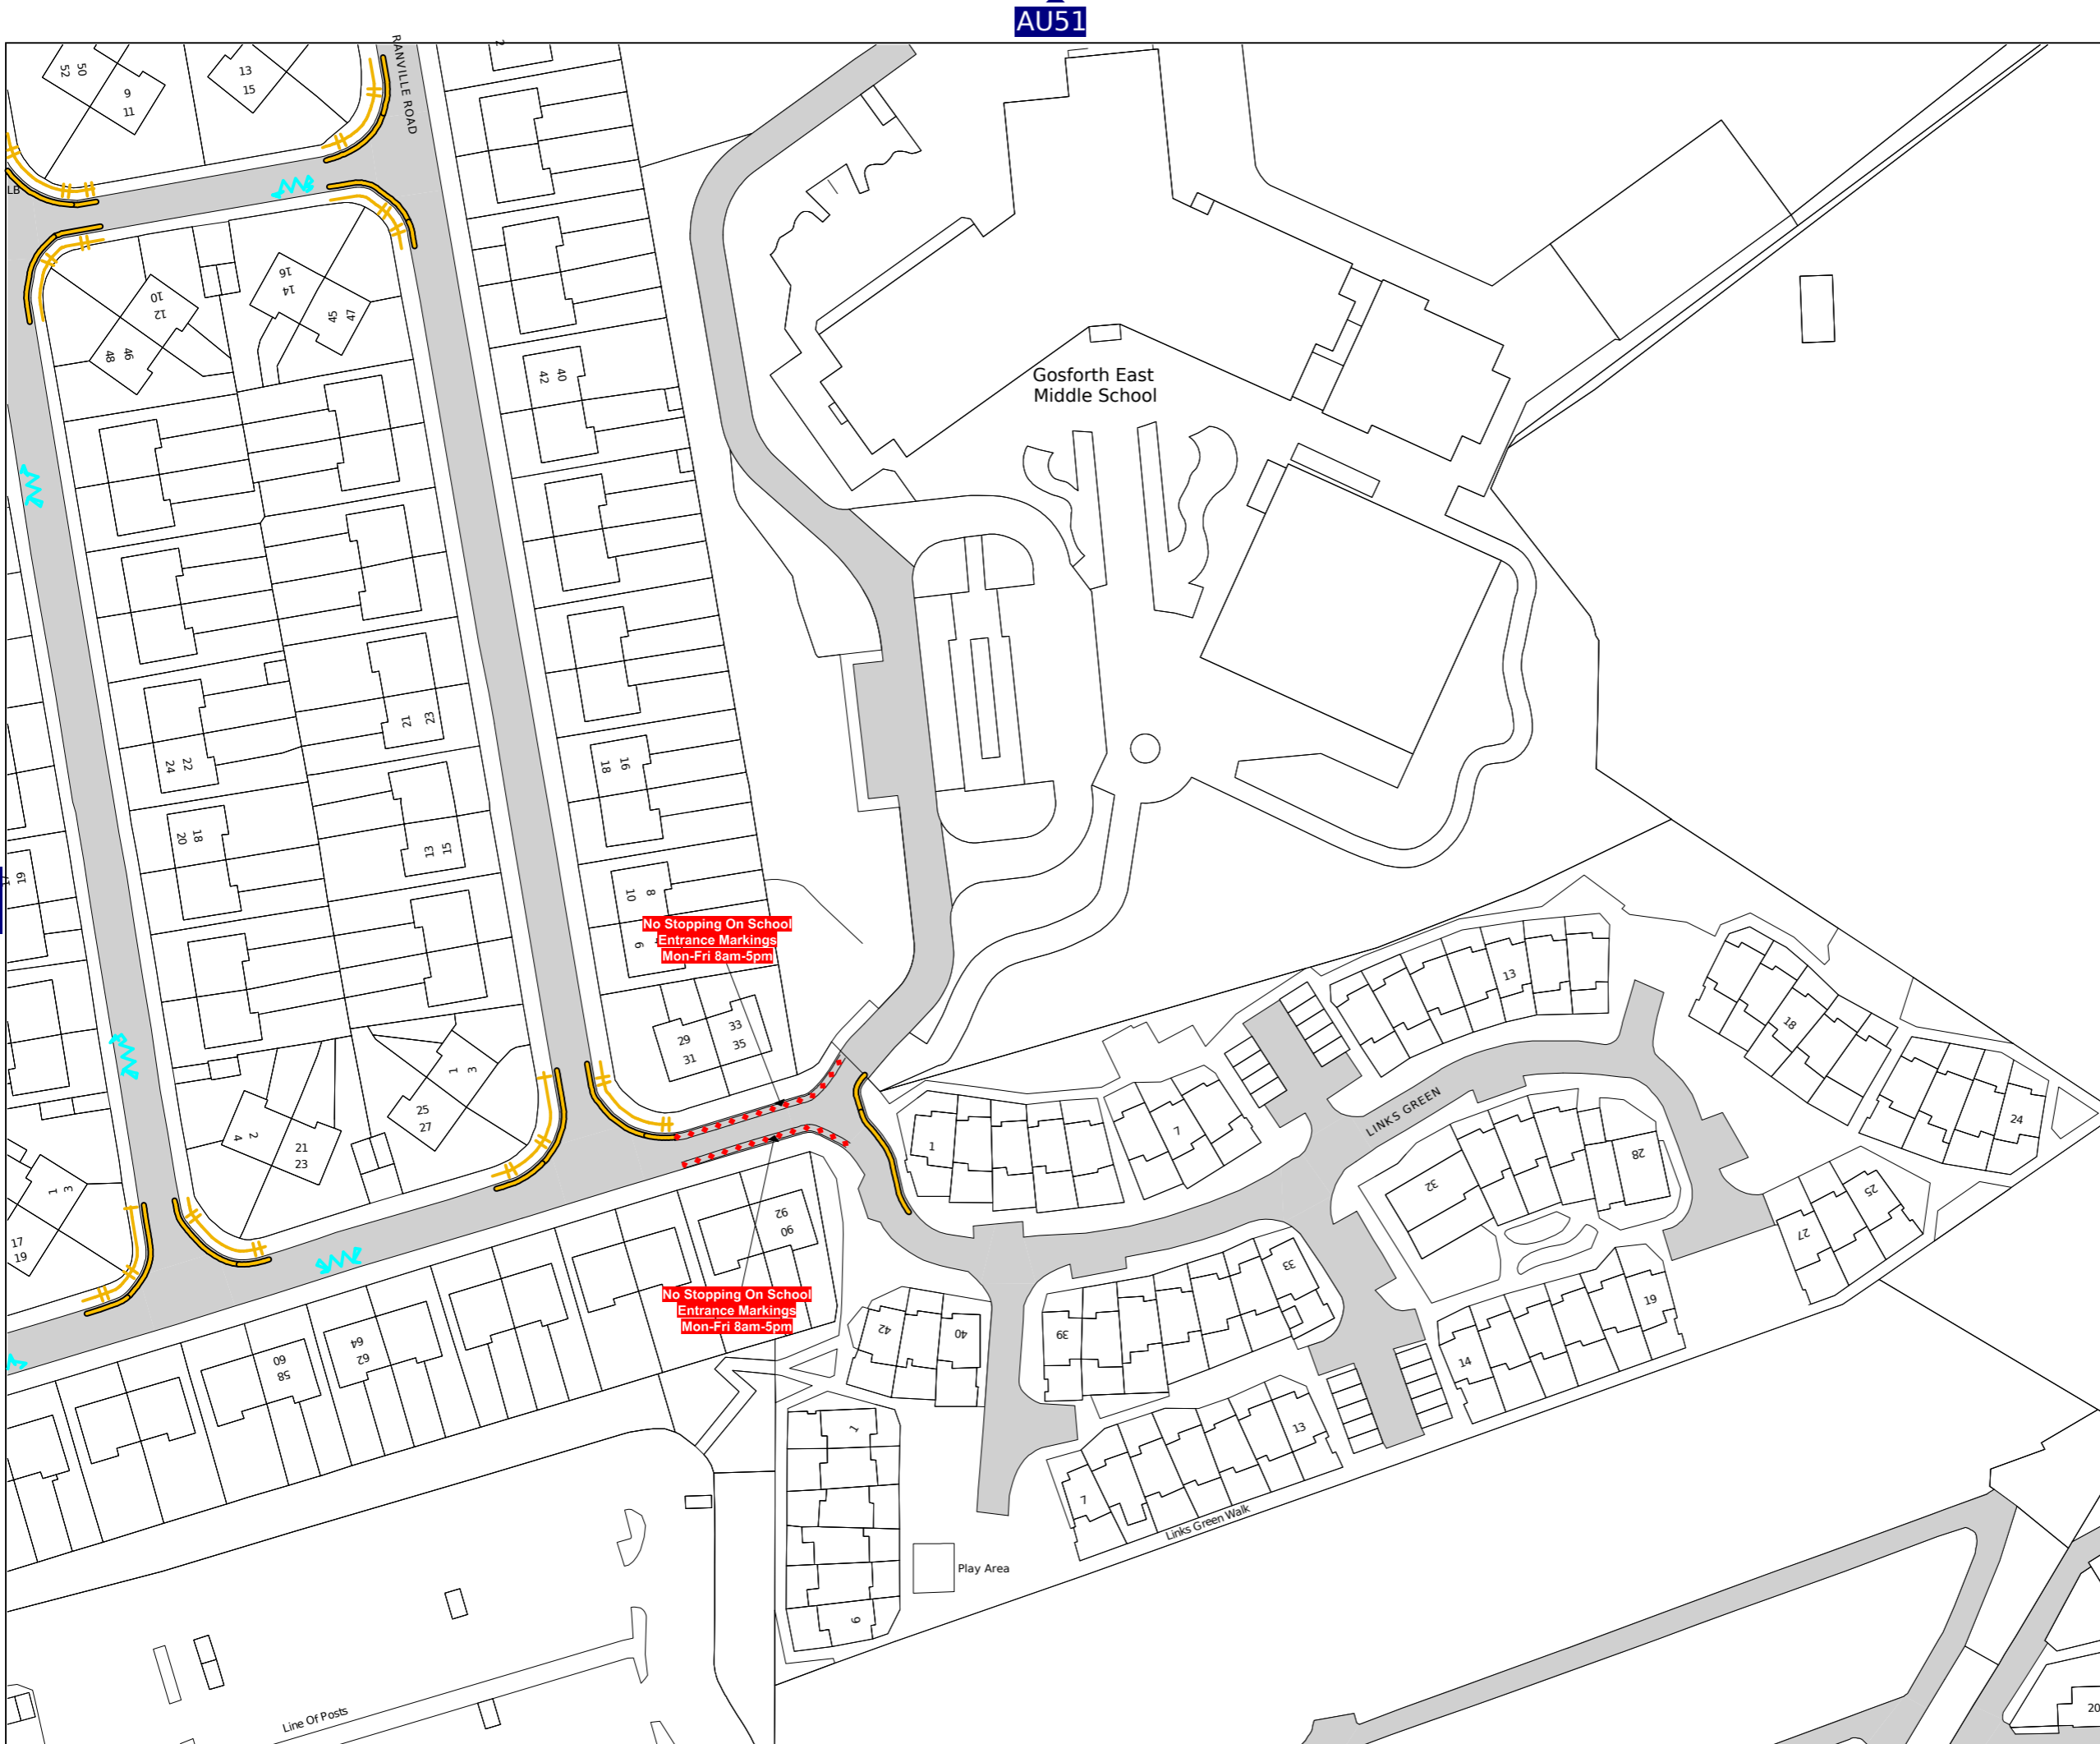

**Order Title:**  
 THE CITY OF NEWCASTLE UPON TYNE (WAITING RESTRICTIONS AND ON STREET PARKING PLACES) ORDER 2026

DRAWING TITLE	
Tile Ref: AU50	
SCALE	1 : 1000
DATE	26/02/2026
REVISION NO.	0
STATUS	CONFIRMED

AT51

AU50

AV51

This map is reproduced from Ordnance Survey material with the permission of Ordnance Survey on behalf of the Controller of Her Majesty's Stationery Office © Crown Copyright. Unauthorised reproduction infringes Crown copyright and may lead to prosecution or civil proceedings.  
 Newcastle City Council  
 Licence No: 100019569 2026

**Order Title:**  
 THE CITY OF NEWCASTLE UPON TYNE (WAITING RESTRICTIONS AND ON STREET PARKING PLACES) ORDER 2026

DRAWING TITLE	
Tile Ref: AU51	
SCALE	1 : 1000
DATE	26/02/2026
REVISION NO.	0
STATUS	CONFIRMED

**Order Title:**

THE CITY OF NEWCASTLE UPON TYNE (WAITING RESTRICTIONS AND ON STREET PARKING PLACES) ORDER 2026

DRAWING TITLE

Tile Ref: AV51

SCALE 1 : 1000

DATE 26/02/2026

REVISION NO. 0

STATUS CONFIRMED